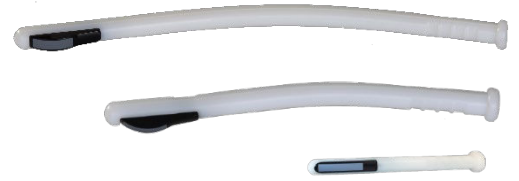

ACCESSORIES

- ReproArms
  - Regular 32" 82cm
  - Shorty 23" 58cm
  - Mini 16" 40cm (used for small ruminant and camelids)
  - Waist Bag
  - Extra Battery